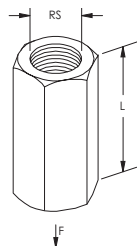

EM-HEX Rod Coupler

Material: Steel
Finish: Electrogalvanized

Part Number	Rod Size RS	Length L	Static Load F
0250025EG	1/4"	7/8"	240 lb
0250037EG	3/8"	1 3/4"	610 lb
0250050EG	1/2"	1 3/4"	1,130 lb
0250062EG	5/8"	2 1/8"	1,810 lb
0250075EG	3/4"	2 1/4"	2,710 lb
0250087EG	7/8"	2 1/2"	3,770 lb